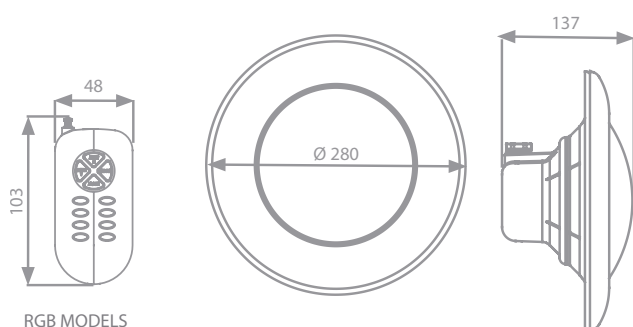

## ACCESSORIES INCLUDED IN THE PACK

- Remote control (only RGB lamp)
- Cable 2.5 m H07RN-F 2x1.5 mm<sup>2</sup>.
- Installation and maintenance manual

## DIMENSIONS (mm) AND WEIGHT

	74940 74940CL090 74940CL129 74940CL144		71742 71742CL090 71742CL129 71742CL144
Dimensions (mm)	150*290*285		150*290*285
Weight (kg)	3,8		3,8

PRODUCT REFERENCE	PAR56 W PROJECTOR	PAR56 RGB PROJECTOR
		74940

### TECHNICAL SPECIFICATIONS

Light color	White	RGB
Color temperature	5.700 °K	-
Eneergy efficiency		
Consumption	11,5 W (18VA)	15 W (23VA)
Rated voltage	12 V AC	12 V AC
Luminous flux	1.300 lm	900 lm
Protection	Clase III IPX 8	Clase III IPX 8
Color Faceplate		
Pool installation	400 - 700 mm	400 - 700 mm

#### ■ SIZES (mm)